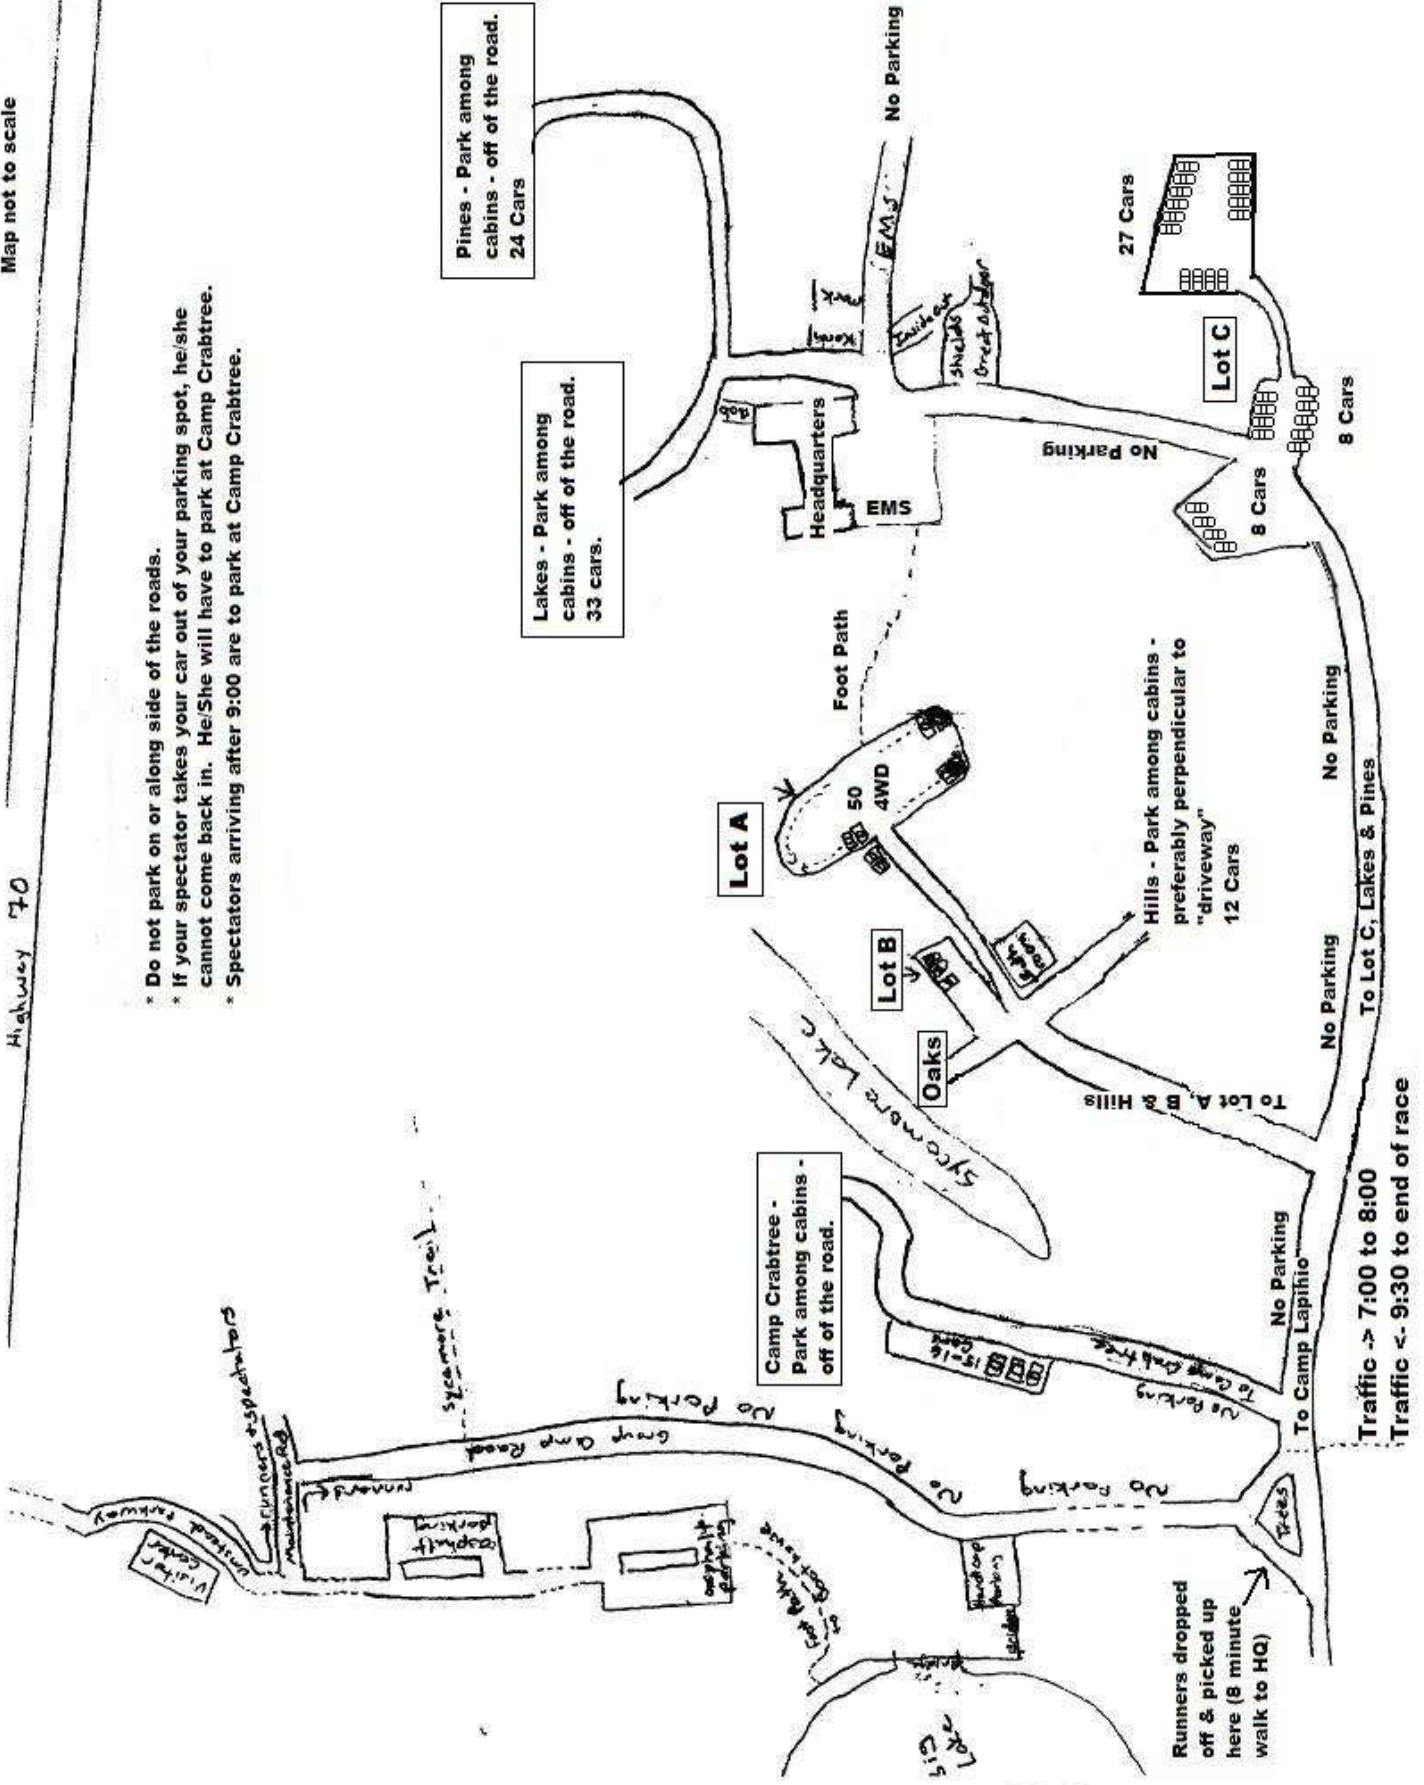

Map not to scale

Highway 70

- \* Do not park on or along side of the roads.
- \* If your spectator takes your car out of your parking spot, he/she cannot come back in. He/She will have to park at Camp Crabtree.
- \* Spectators arriving after 9:00 are to park at Camp Crabtree.

Pines - Park among cabins - off of the road. 24 Cars

Lakes - Park among cabins - off of the road. 33 cars.

Lot A

Lot B

Lot C

Camp Crabtree - Park among cabins - off of the road.

Runners dropped off & picked up here (8 minute walk to HQ)

Traffic -> 7:00 to 8:00 Traffic <- 9:30 to end of race